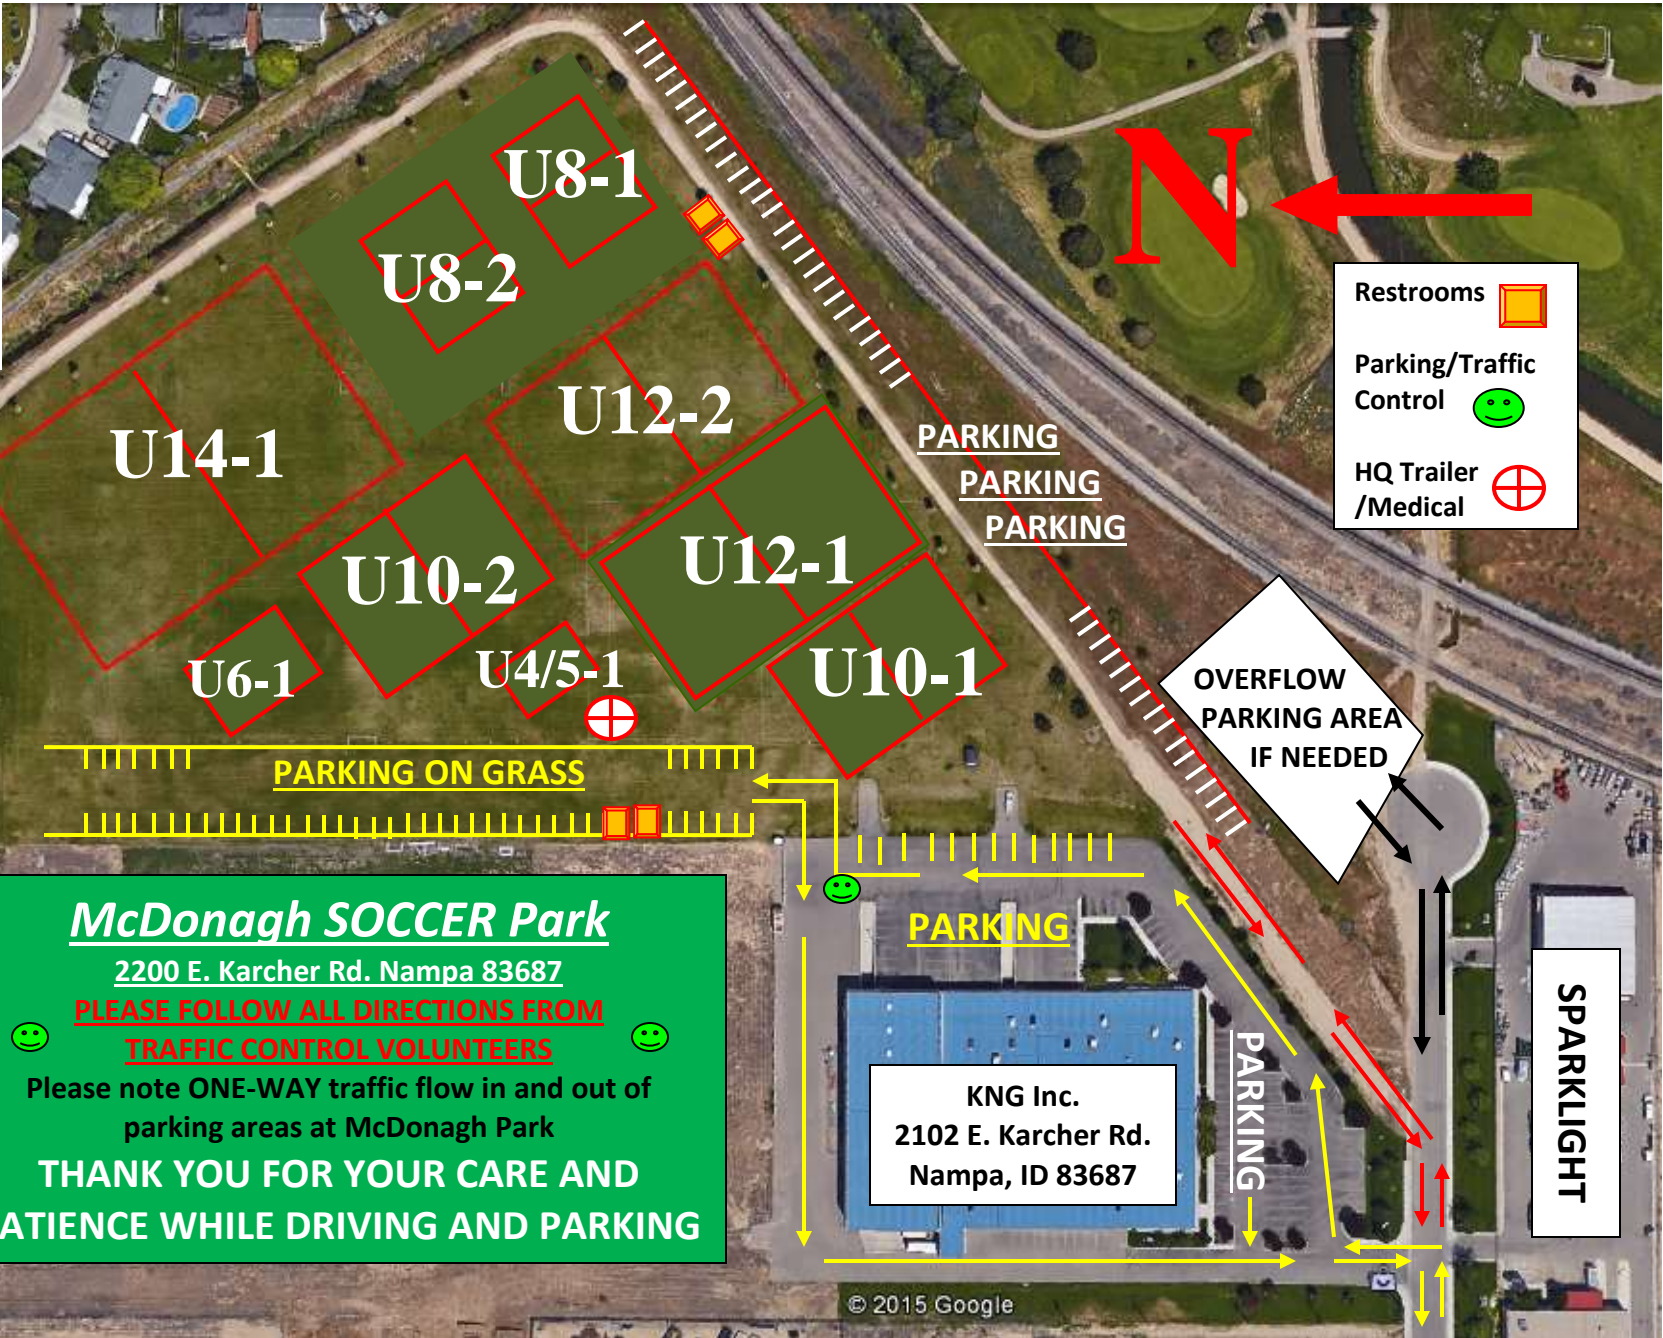

Nampa Premier Soccer Club Spring 2021 Fields Layout

McDonagh SOCCER Park
 2200 E. Karcher Rd. Nampa 83687
 PLEASE FOLLOW ALL DIRECTIONS FROM
 TRAFFIC CONTROL VOLUNTEERS
 Please note ONE-WAY traffic flow in and out of
 parking areas at McDonagh Park
**THANK YOU FOR YOUR CARE AND
 PATIENCE WHILE DRIVING AND PARKING**